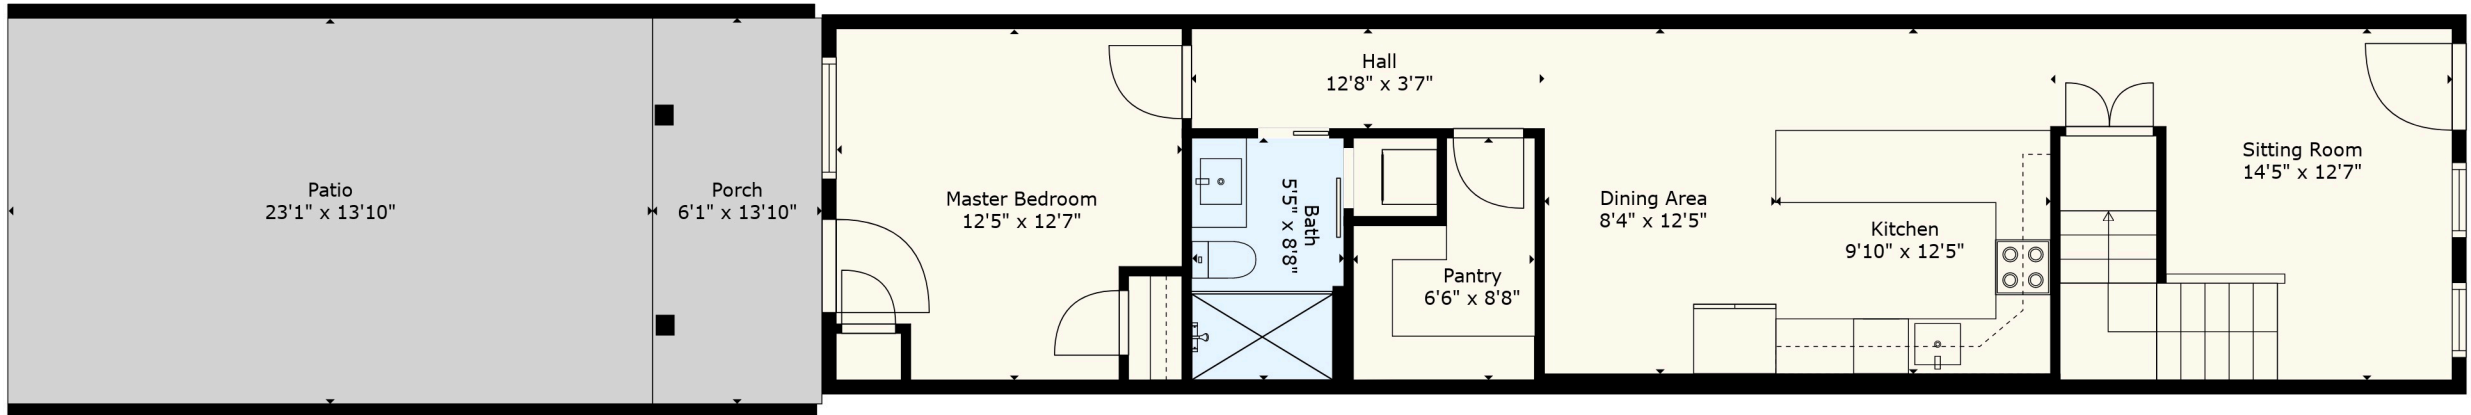

Floor 2

Floor 1

TOTAL: 1339 sq. ft
 FLOOR 1: 723 sq. ft, FLOOR 2: 616 sq. ft
 EXCLUDED AREAS: PATIO: 320 sq. ft, PORCH: 84 sq. ft, UNDEFINED: 4 sq. ft,
 BALCONY: 80 sq. ft, OPEN TO BELOW: 111 sq. ft

Measurements Are Calculated By Cubicasa Technology. Deemed Highly Reliable But Not Guaranteed.